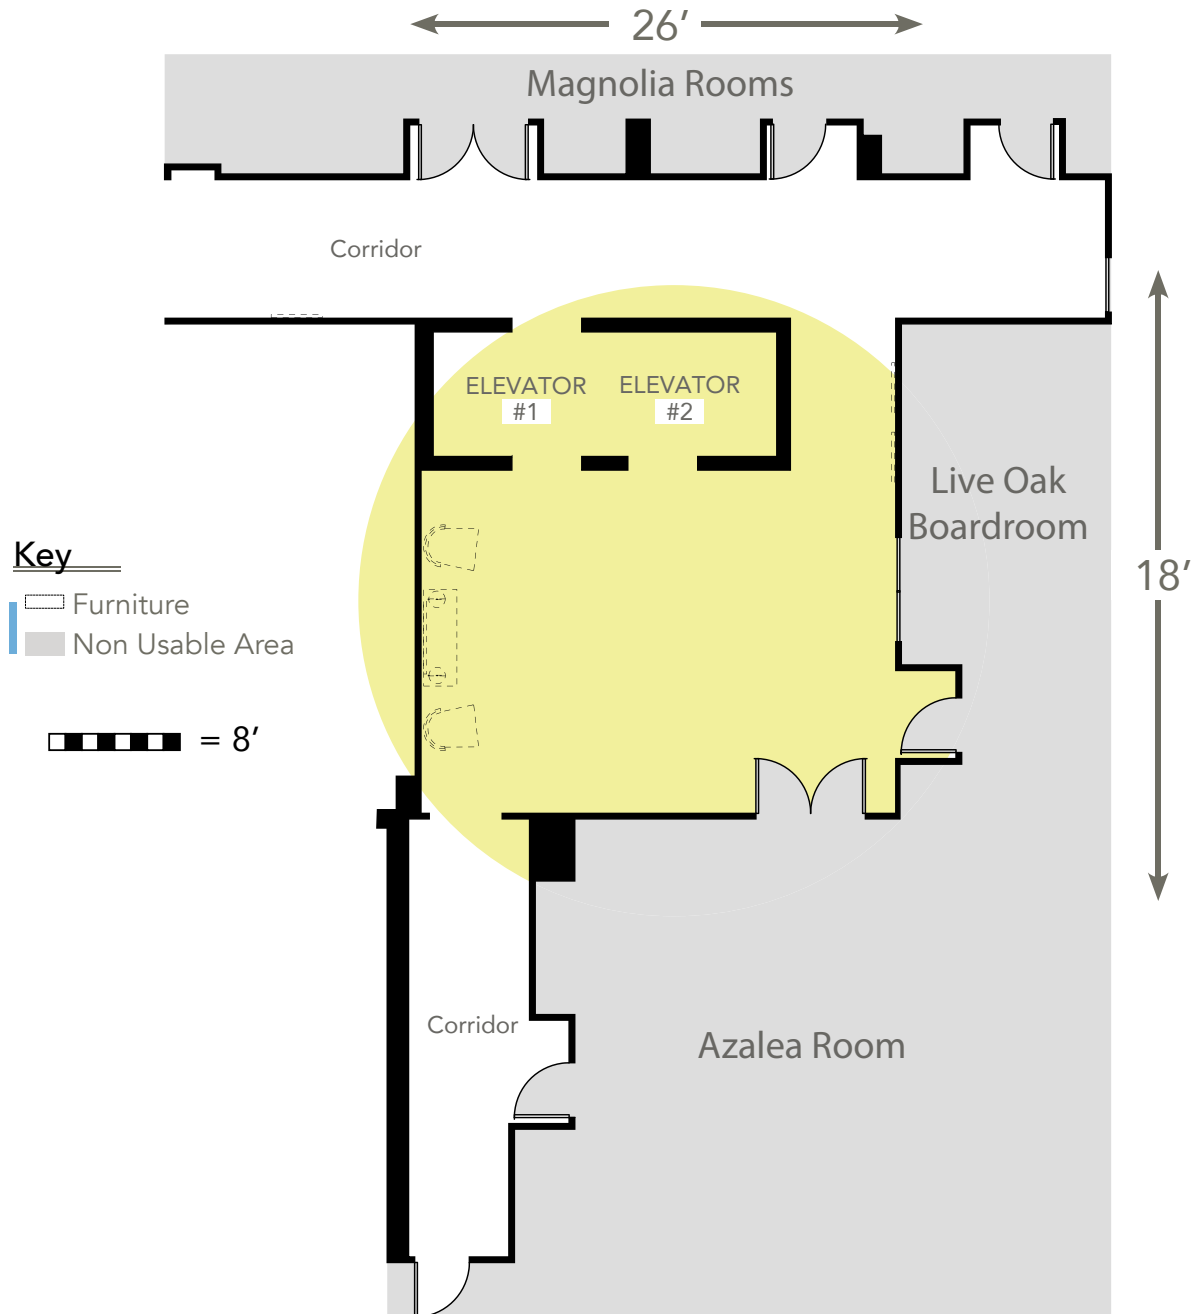

Pre-Function Area Information Sheet

Pre-Function Area

Max Width. . . . 26'
 Max Length . . . 18'
 Approx ft² 486'
 TV Available . . . No
 Max Capacity . . 81