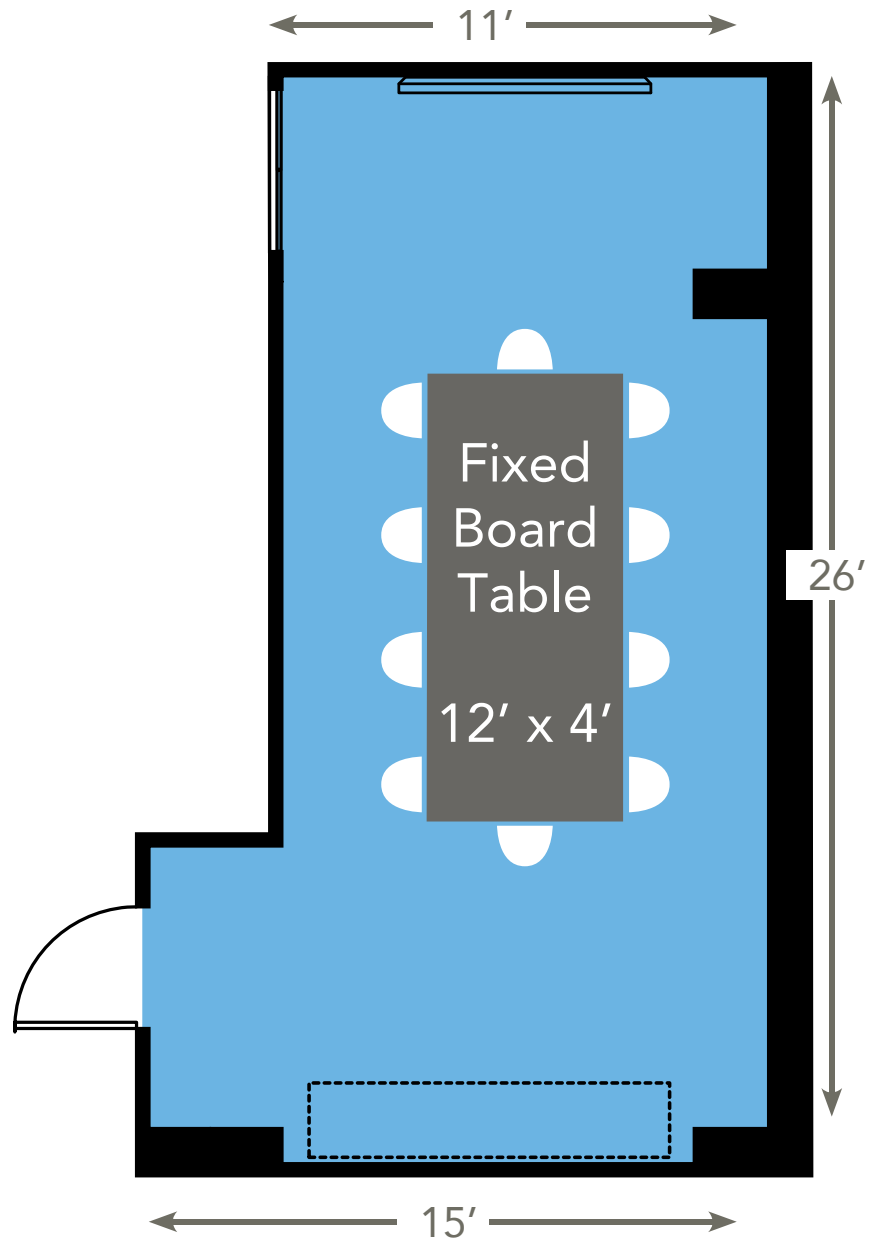

Live Oak Board Room Information Sheet

Live Oak Boardroom

- Max Width . . . 15'
- Max Length . . . 26'
- Approx ft² . . . 285'
- TV Available . . . Yes
- TV Spec 72"
Smart TV w/HDMI
- Max Capacity . . 10

Key

-  Furniture
-  Television