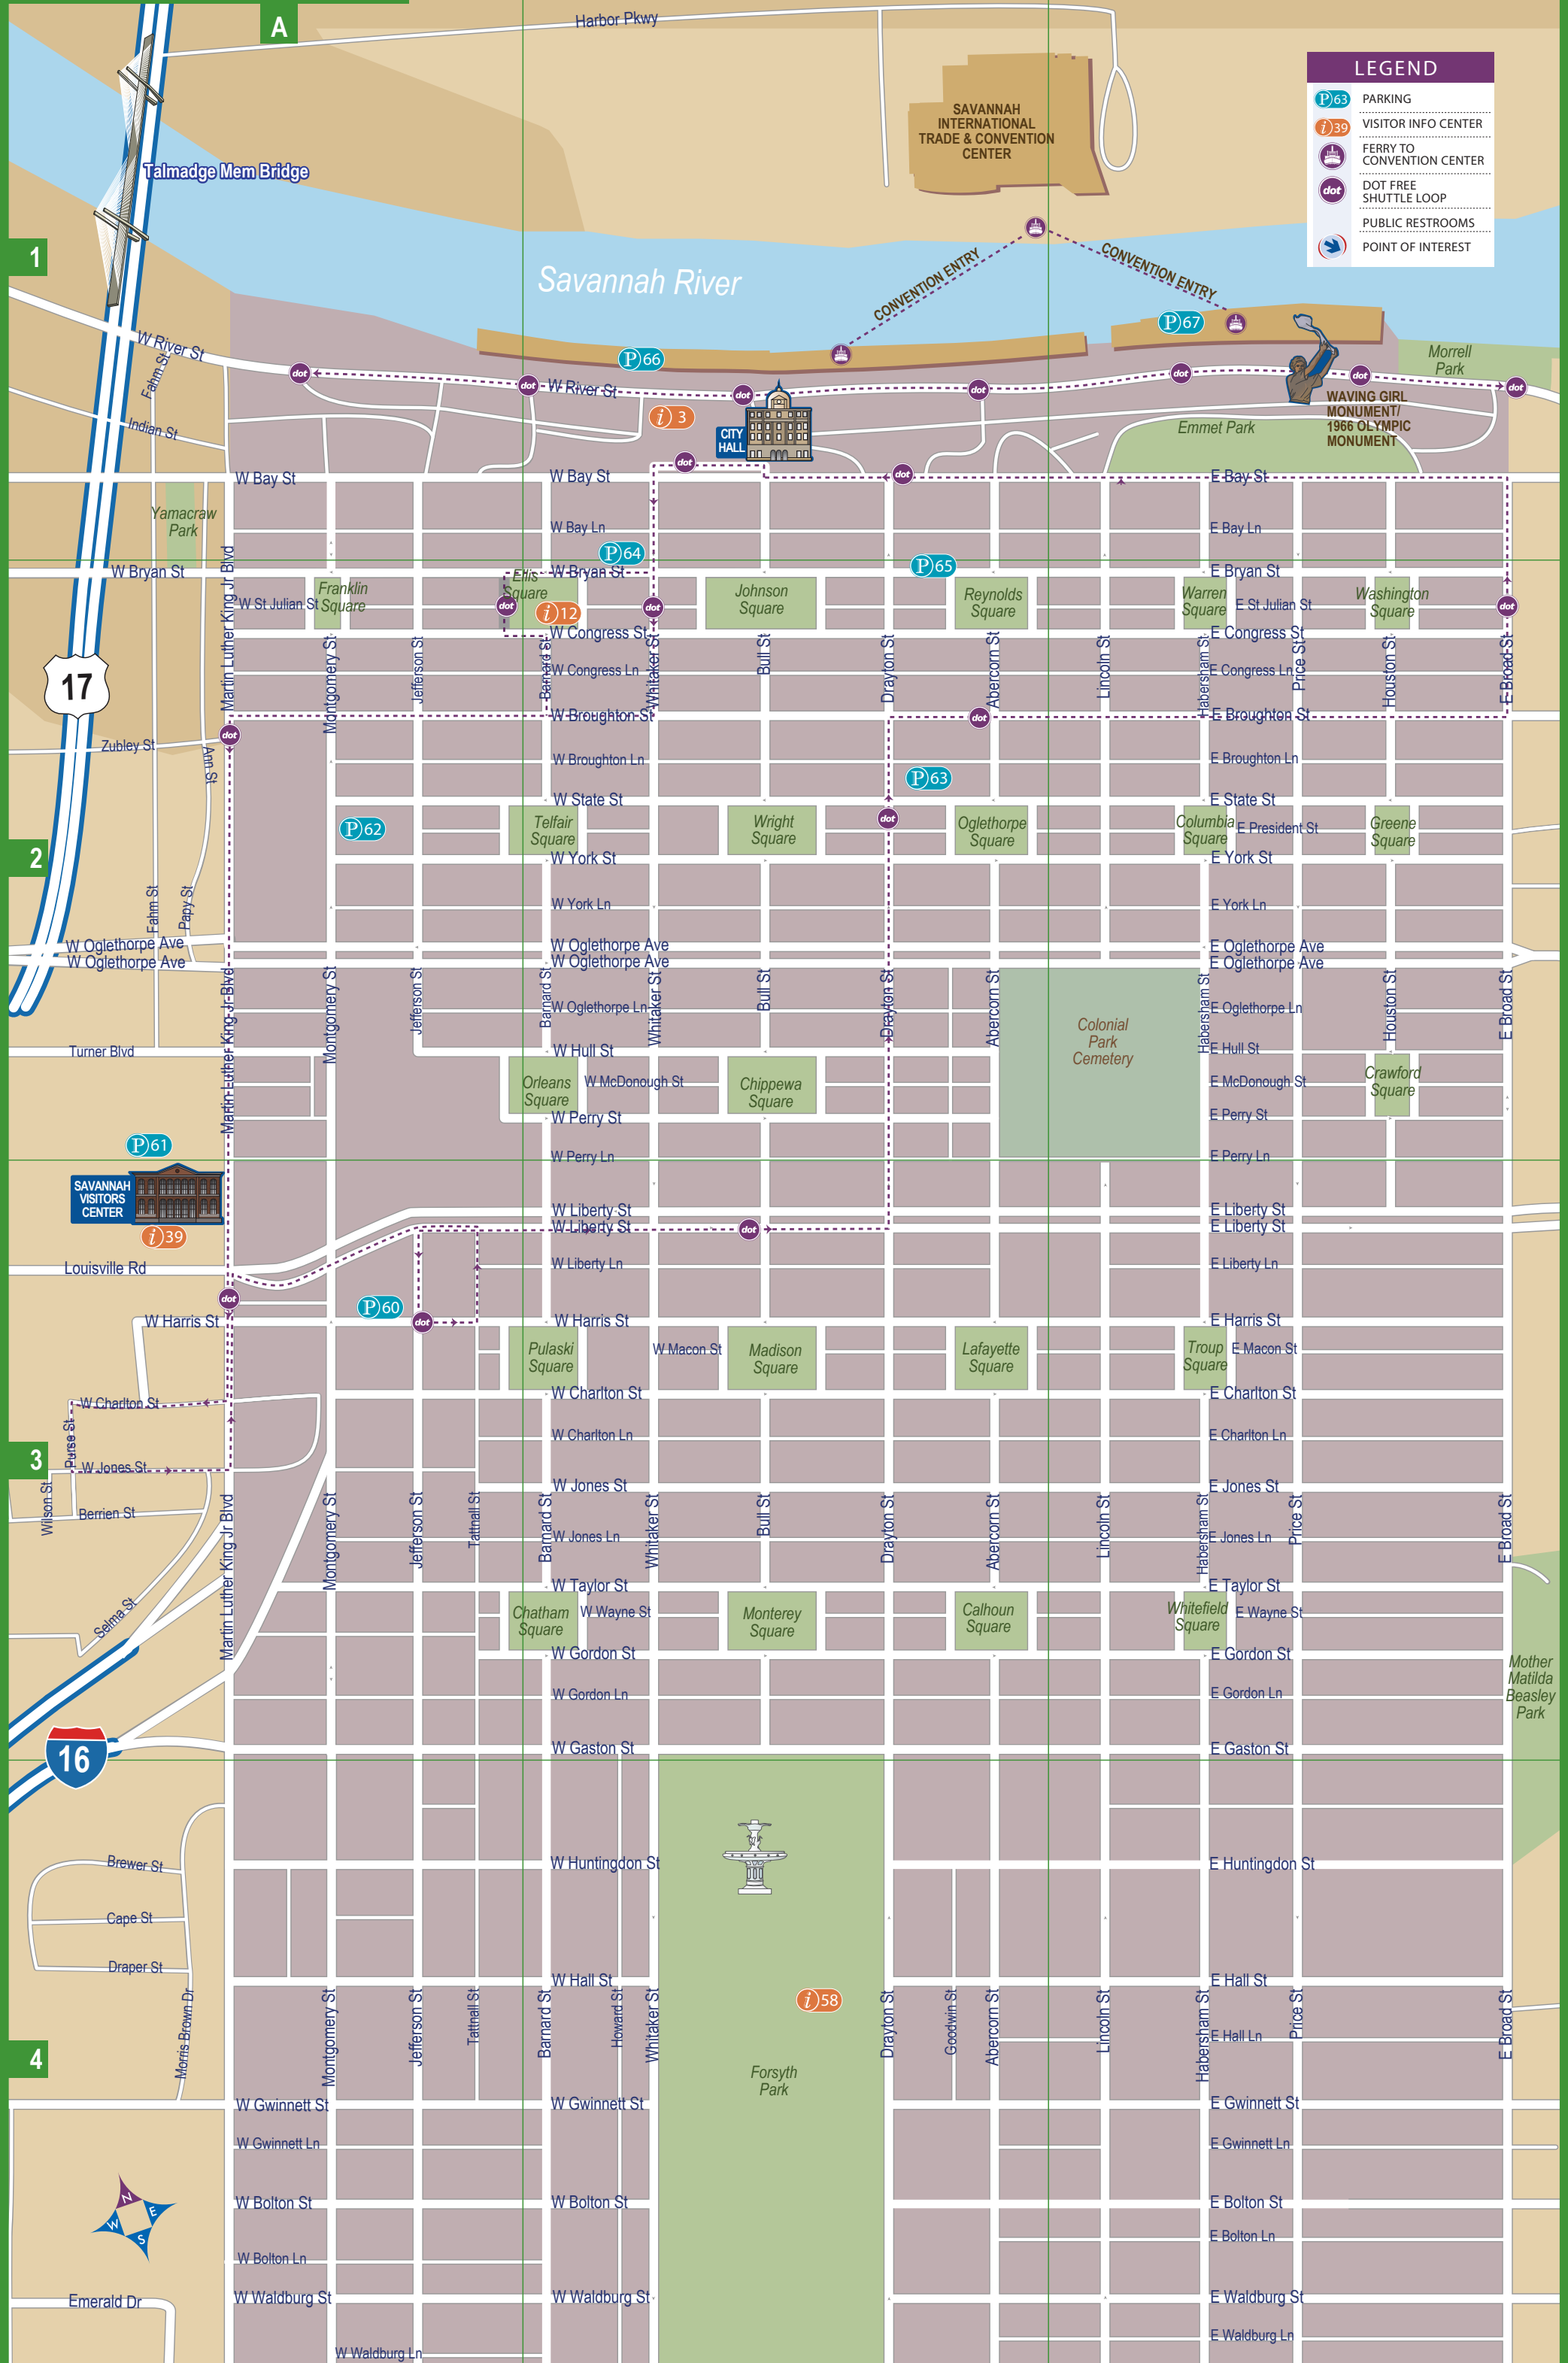

HISTORIC SAVANNAH (HS)

B

C

LEGEND

- PARKING
- VISITOR INFO CENTER
- FERRY TO CONVENTION CENTER
- DOT FREE SHUTTLE LOOP
- PUBLIC RESTROOMS
- POINT OF INTEREST

A

1

2

3

4